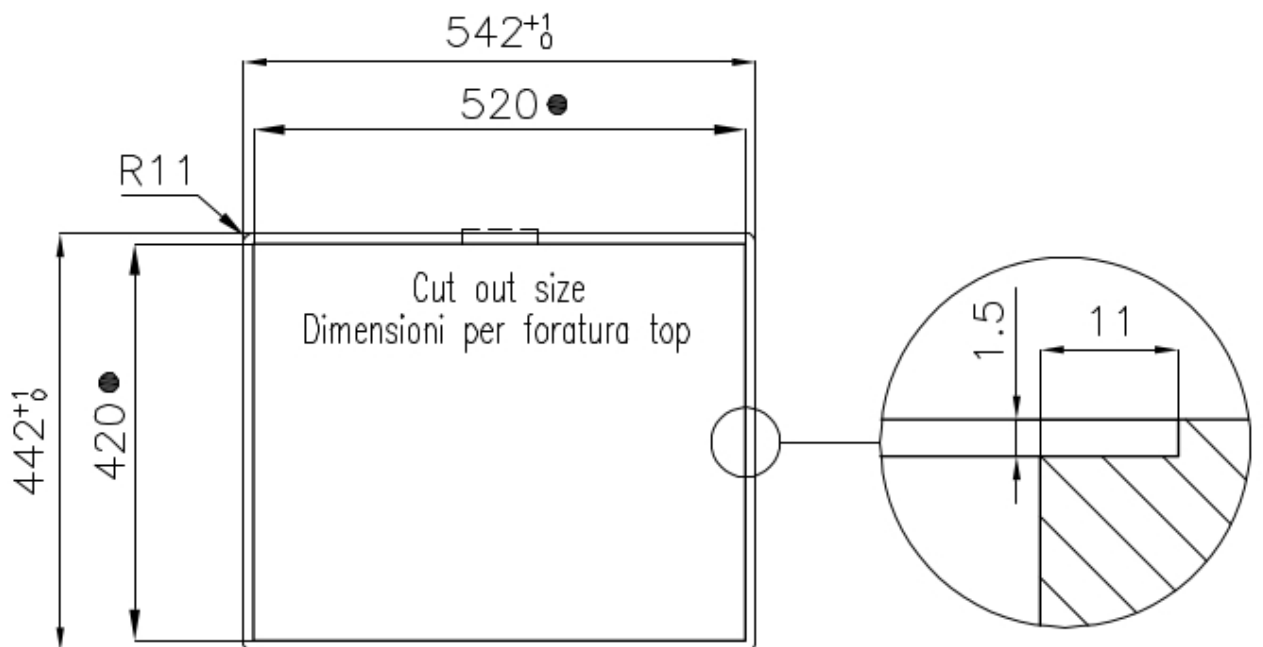

Intaglio per il troppo-pieno
Recess for housing the over-flow

- Built-in cut out for FTS – Foratura per installazione FTS

GALLERY